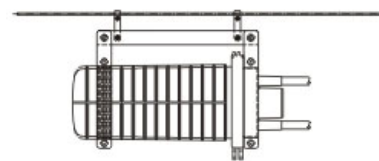

The Giganet GN-DM06 is a round type . A hoop is used to fix and seal enclosures cover the base making its installation quite simple. GN-DM06 is provided with 4 fibre cables inlet/outlet ports, and sealing is achieved by tightening the nut after installing the fibre cable.

FEATURES	
Dome, Vertical type, small size	
4pcs inlet/outlet	
48-96 total capacity	
Side-in-lock design, over 90 opening angle tray	
Light weight	
Easy operation	

Installation Methods

Pole-mounting

Horizontal-mounting

Technical Specifications

ITEM	SPEC	
	12~144F	288~408F
Splice Tray	12 fibers, Max.6 pieces	12 fibers, Max.34 pieces
Max Capacity (F)	144 fibers	408 fibers
Suitable Cable Jacket Diameter	Small Port : $\Phi 8-\Phi 17.5$ Big Port : $\Phi 10-\Phi 17.5$	Small port: $\Phi 12-\Phi 17.5, \Phi 8-\Phi 12$ Elliptical port: $\Phi 10-\Phi 16, \Phi 16-\Phi 22$
Sealing Structure	Heat shrink sealing	Mechanical
Single piece package size	465*235*205mm	480*275*245mm
Single piece package weight	2.4~4.5Kg	7.35~7.5 kg
Group package size	740*490*450mm	570*500*540mm
Group package quantity	6pcs/carton	4pcs/carton

PRODUCT INFORMATION	
Part Number	Product Description
GN-DM06-XX	Giganet Dome Fibre Splice Closure

Where:
XX = 12,24,36,48,72,96 Fibre Cores