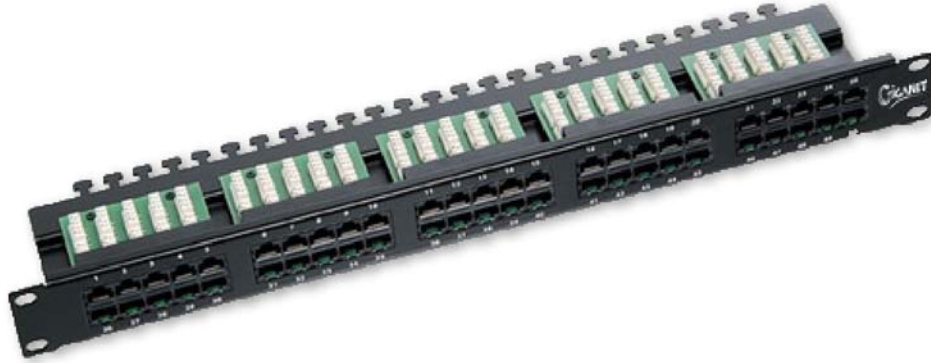

Voice panels are an easy way to bring voice / PBX circuits into structured cabling. Each panel has 50 RJ45 ports and an integral rear cable management tray. Each port is numbered and each can be wired with up to 3 pairs.

FEATURES

High density panel

8-way RJ45 socket has three pairs connected

Panels can be used with analogue, digital and ISDN systems

50 Number of ports

Integral rear cable mounting tray

PRODUCT INFORMATION