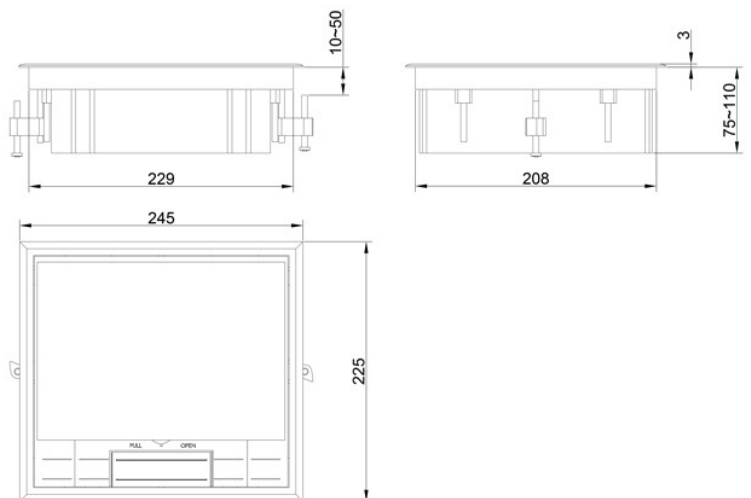

Giganet 245 series floor boxes provide an excellent solution for power and data communication requirements in modern office environment, as well as many other applications including computer rooms, schools, conference rooms, commercial office buildings. Reversible lid ensures easy outgoing cables orientation and adjustable base box allows to level up the unit with your floor providing a smooth, seamless look. The high impact ABS lid features recessed handle for easy access to essential services and a wide cord outlet for convenient, closed-lid cable pass-thru. Clamp fixing mechanism provides ease of installation to save time and effort.

Walkable Cover
Lid reinforced with 3mm steel insert plate

Cable outlet
Rotating cable Outlet from fully closed up to 45° degrees

Hinge and Lid
Lid will release by using a screw driver the lid can be rotated 180° degrees to reposition the cable outlet in the opposite direction.

Module

Adjustable Height
(76-112mm)

Swivel adjustable fixing

PRODUCT INFORMATION

Part Number	Product Description
GN-FB-245PS	Giganet Access Floor Box 12 Modules Side Mounting (213mm X 133mm)