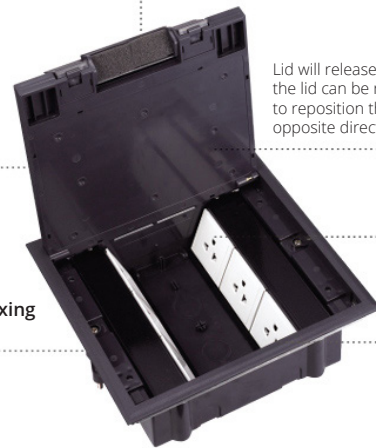

Giganet 245 series floor boxes provide an excellent solution for power and data communication requirements in modern office environment, as well as many other applications including computer rooms, schools, conference rooms, commercial office buildings. Reversible lid ensures easy outgoing cables orientation and adjustable base box allows to level up the unit with your floor providing a smooth, seamless look. The high impact ABS lid features recessed handle for easy access to essential services and a wide cord outlet for convenient, closed-lid cable pass-thru. Clamp fixing mechanism provides ease of installation to save time and effort.

Walkable Cover
Lid reinforced with 3mm steel insert plate

Cable outlet
Rotating cable Outlet from fully closed up to 45° degrees

Hinge and Lid
Lid will release by using a screw driver the lid can be rotated 180° degrees to reposition the cable outlet in the opposite direction.

Module

Adjustable Height
(76-112mm)

Swivel adjustable fixing

PRODUCT INFORMATION

Part Number	Product Description
GN-FB-245PS	Giganet Access Floor Box 12 Modules Side Mounting (213mm X 133mm)