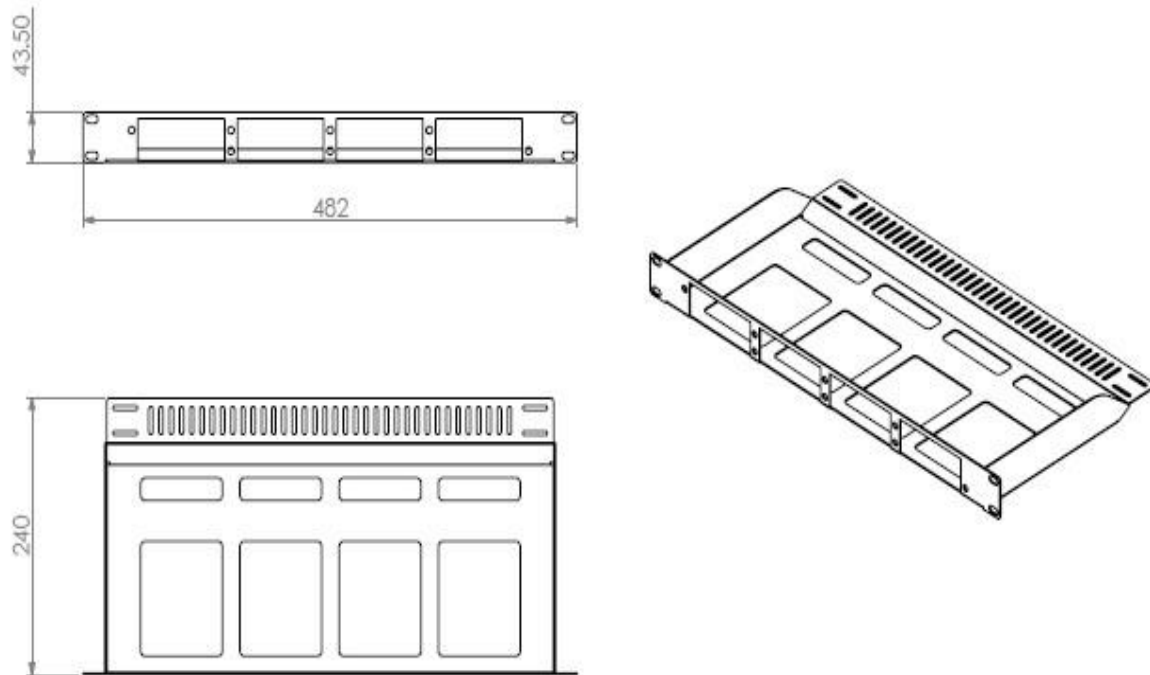

GENERAL SPECIFICATION	
Mounting Type	Rack 19"
Height Unit	1U
Material	Cold rolled steel
Housing Color	Black
Application	Indoor IP20
Lockable	No
Dimensions (W x D x H in MM)	482x240x43.50
Net Weight	2KG

DESIGN HARDWARE	
Access Type	Front-access
Front Cable Management	No
Cable Entry Direction	Rear
Rear Cable Management	Support bar
Slot Type	HD Modules and HD Plates
Number of Slots	4
Fibre Capacity	96 in LC

### Technical Drawing

Figure 2.  
 Giganet 1U 4 slots HD Modular Fixed Frame Technical Drawing

### Ordering Information

Part Number	Product Description
GN-HD-4PP01	GIGANET 1U HD 4 SLOTS FIXED FRAME UNLOADED