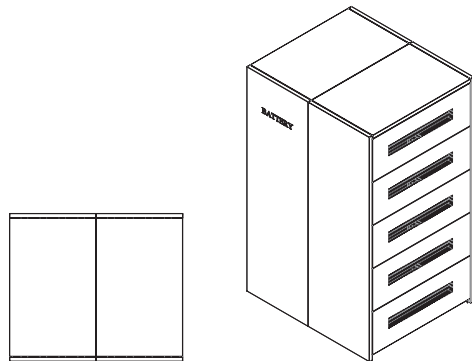

Giganet Battery Cabinet

Part No: GN-BC-A40

Width (mm)	Depth (mm)	Height (mm)	Net Weight (kg)	Gross Weight (kg)
960	820	1523	75	96

battery	100AH/120AH 407*176*136(L*W*H)
quantity	40PCS
diagram