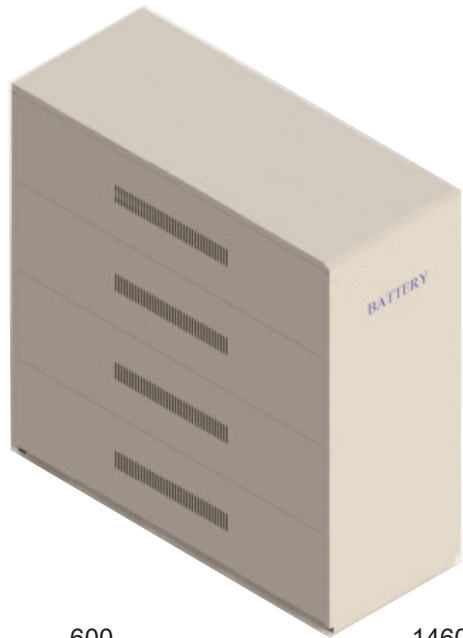

Giganet Battery Cabinet

Part No: GN-BC-SA20

Width (mm)	Depth (mm)	Height (mm)	Net Weight (kg)	Gross Weight (kg)
1460	600	1470	108.2	150

battery	150AH/200AH 523*240*230(L*W*H)
quantity	20PCS
diagram