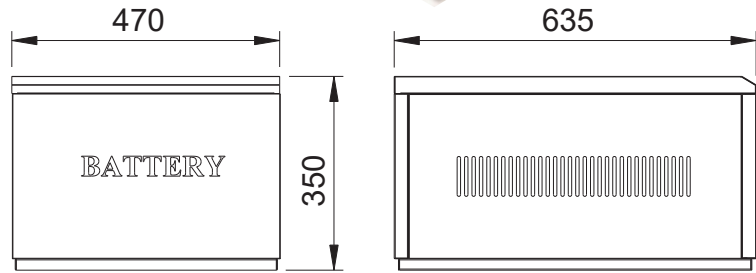

Giganet Battery Cabinet

Part No: GN-BC-A3

Width (mm)	Depth (mm)	Height (mm)	Net Weight (kg)	Gross Weight (kg)
470	635	350	12.5	14

battery	15AH/20AH/22AH 181*77*167 (L*W*H)	24AH/28AH 166*126*174 (L*W*H)
quantity	12PCS	8PCS
diagram		
battery	38AH/45AH 198*166*170 (L*W*H)	100AH/120AH 407*174*236 (L*W*H)
quantity	6PCS	3PCS
diagram