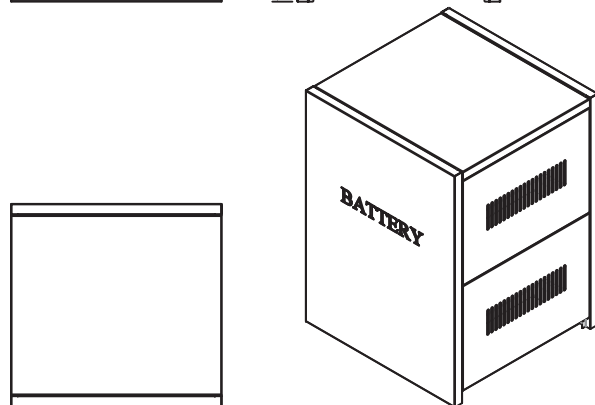

Giganet Battery Cabinet

Part No: GN-BC-A4

Width (mm)	Depth (mm)	Height (mm)	Net Weight (kg)	Gross Weight (kg)
480	462	644	15.5	17

battery	6AH/7AH/9AH 151*65*100 (L*W*H)	15AH/20AH/22AH 181*77*167 (L*W*H)	12AH 151*98*100 (L*W*H)
quantity	24PCS	18PCS	16PCS
diagram			
battery	33AH 196*131*156 (L*W*H)	38AH/45AH 198*166*170 (L*W*H)	100AH/120AH 407*174*236 (L*W*H)
quantity	10PCS	8PCS	4PCS
diagram