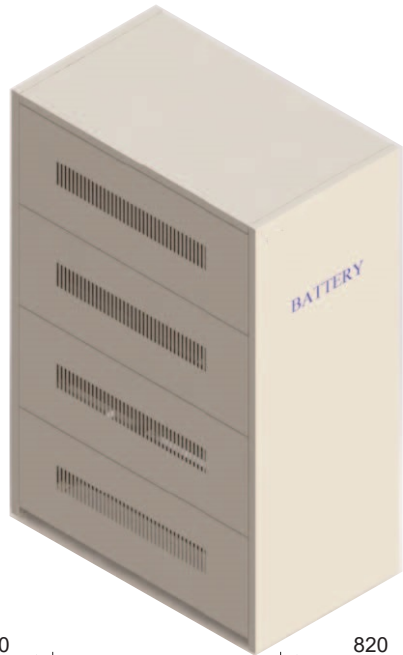

Giganet Battery Cabinet

Part No: GN-BC-A16

Width (mm)	Depth (mm)	Height (mm)	Net Weight (kg)	Gross Weight (kg)
480	820	1230	35	38

battery	24AH/28AH 166*126*174 (L*W*H)	50AH/56AH 229*138*217(L*W*H)
quantity	40PCS	32PCS
diagram		
battery	38AH/45AH 198*166*170 (L*W*H)	100AH/120AH 407*174*236 (L*W*H)
quantity	32PCS	16PCS
diagram