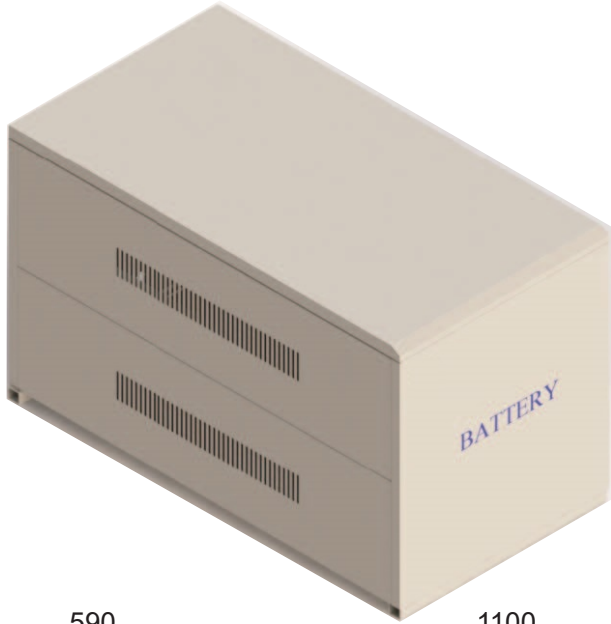

Giganet Battery Cabinet Part No: GN-BC-SA8

Width (mm)	Depth (mm)	Height (mm)	Net Weight (kg)	Gross Weight (kg)
1100	590	660	43.2	45

battery	150AH/200AH 523*240*230(L*W*H)
quantity	8PCS
diagram