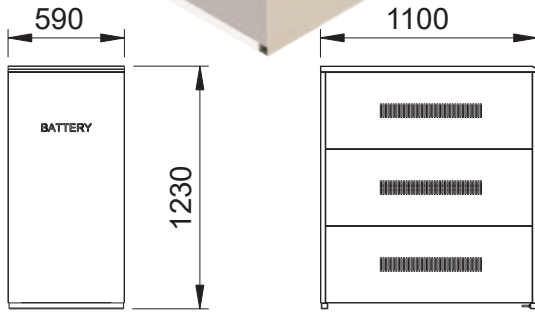

Giganet Battery Cabinet Part No: GN-BC-SA16

Width (mm)	Depth (mm)	Height (mm)	Net Weight (kg)	Gross Weight (kg)
1100	590	1230	77.2	85

battery	150AH/200AH 523*240*230(L*W*H)
quantity	16PCS
diagram