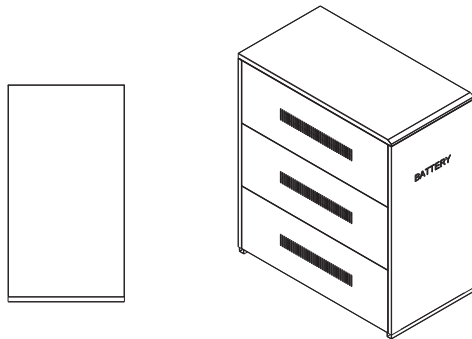

Giganet Battery Cabinet Part No: GN-BC-SA16

Width (mm)	Depth (mm)	Height (mm)	Net Weight (kg)	Gross Weight (kg)
1100	590	1230	77.2	85

battery	150AH/200AH 523*240*230(L*W*H)
quantity	16PCS
diagram