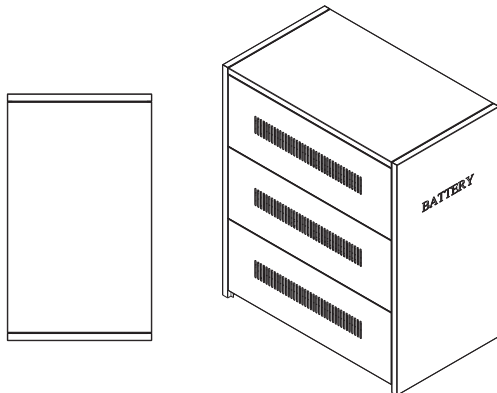

Giganet Battery Cabinet Part No: GN-BC-A12

Width (mm)	Depth (mm)	Height (mm)	Net Weight (kg)	Gross Weight (kg)
480	820	937	27.5	30

battery	12AH 151*98*100 (L*W*H)	24AH/28AH 166*126*174 (L*W*H)
quantity	42PCS	30PCS
diagram		
battery	38AH/45AH 198*166*170 (L*W*H)	100AH/120AH 407*174*236 (L*W*H)
quantity	24PCS	12PCS
diagram