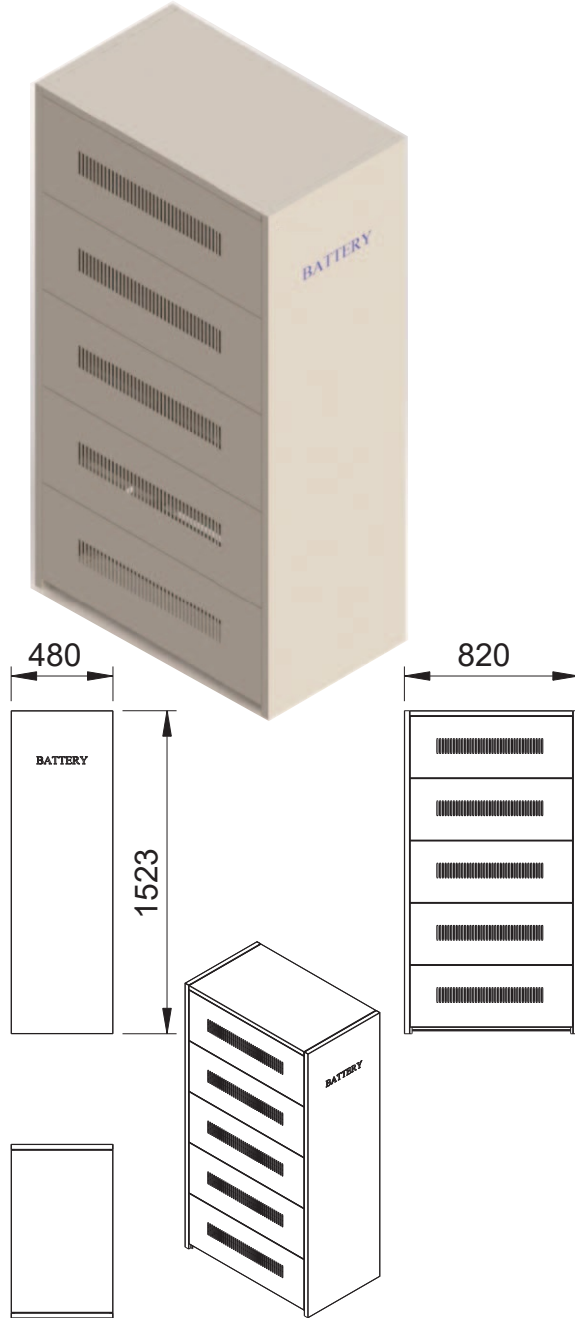

Giganet Battery Cabinet

Part No: GN-BC-A16

Width (mm)	Depth (mm)	Height (mm)	Net Weight (kg)	Gross Weight (kg)
480	820	1230	35	38

battery	24AH/28AH 166*126*174 (L*W*H)	50AH/56AH 229*138*217(L*W*H)
quantity	40PCS	32PCS
diagram		
battery	38AH/45AH 198*166*170 (L*W*H)	100AH/120AH 407*174*236 (L*W*H)
quantity	32PCS	16PCS
diagram		

Giganet Battery Cabinet

Part No: GN-BC-A20

Width (mm)	Depth (mm)	Height (mm)	Net Weight (kg)	Gross Weight (kg)
480	820	1523	43	47

battery	38AH/45AH 198*166*170 (L*W*H)	100AH/120AH 407*174*236(L*W*H)
quantity	40PCS	20PCS
diagram		