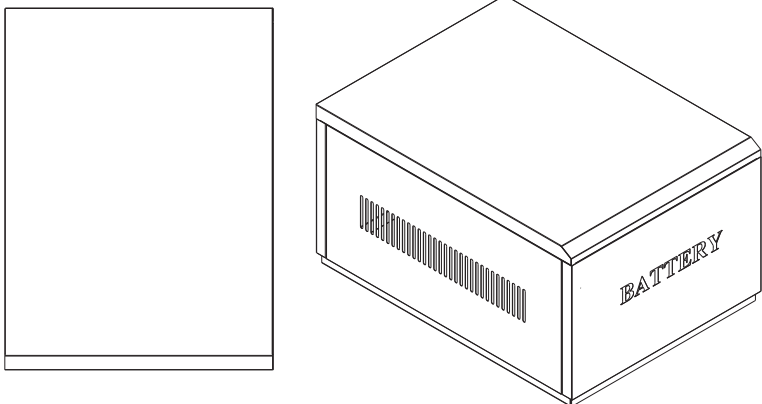

Giganet Battery Cabinet

Part No: GN-BC-A3

Width (mm)	Depth (mm)	Height (mm)	Net Weight (kg)	Gross Weight (kg)
470	635	350	12.5	14

battery	15AH/20AH/22AH 181*77*167 (L*W*H)	24AH/28AH 166*126*174 (L*W*H)
quantity	12PCS	8PCS
diagram		
battery	38AH/45AH 198*166*170 (L*W*H)	100AH/120AH 407*174*236 (L*W*H)
quantity	6PCS	3PCS
diagram