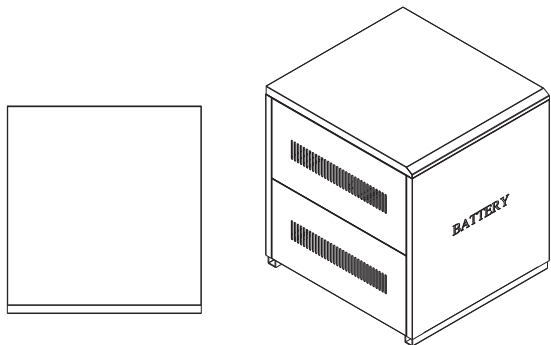

Giganet Battery Cabinet Part No: GN-BC-SA4

Width (mm)	Depth (mm)	Height (mm)	Net Weight (kg)	Gross Weight (kg)
630	590	660	28.2	30

battery	150AH/200AH 523*240*230(L*W*H)
quantity	4PCS
diagram