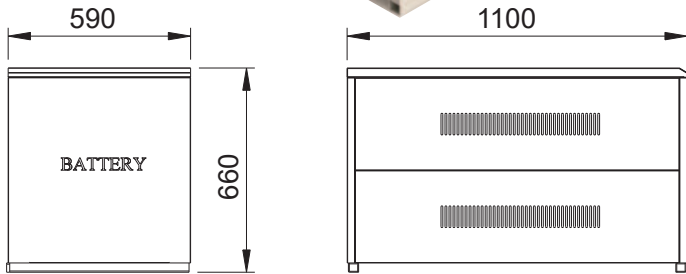

Giganet Battery Cabinet Part No: GN-BC-SA8

Width (mm)	Depth (mm)	Height (mm)	Net Weight (kg)	Gross Weight (kg)
1100	590	660	43.2	45

battery	150AH/200AH 523*240*230(L*W*H)
quantity	8PCS
diagram