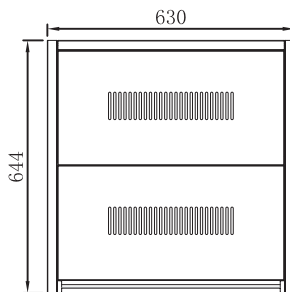

Giganet Battery Cabinet

Part No: GN-BC-A2

Width (mm)	Depth (mm)	Height (mm)	Net Weight (kg)	Gross Weight (kg)
470	462	350	10.4	11

battery	6AH/7AH/9AH 151*65*100 (L*W*H)	15AH/20AH/22AH 181*77*167 (L*W*H)
quantity	10PCS	8PCS
diagram		
battery	38AH/45AH 198*166*170 (L*W*H)	100AH/120AH 407*174*236 (L*W*H)
quantity	4PCS	2PCS
diagram		

Giganet Battery Cabinet

Part No: GN-BC-A3

Width (mm)	Depth (mm)	Height (mm)	Net Weight (kg)	Gross Weight (kg)
470	635	350	12.5	14

battery	15AH/20AH/22AH 181*77*167 (L*W*H)	24AH/28AH 166*126*174 (L*W*H)
quantity	12PCS	8PCS
diagram		
battery	38AH/45AH 198*166*170 (L*W*H)	100AH/120AH 407*174*236 (L*W*H)
quantity	6PCS	3PCS
diagram		

Giganet Battery Cabinet

Part No: GN-BC-A4

Width (mm)	Depth (mm)	Height (mm)	Net Weight (kg)	Gross Weight (kg)
480	462	644	15.5	17

battery	6AH/7AH/9AH 151*65*100 (L*W*H)	15AH/20AH/22AH 181*77*167 (L*W*H)	12AH 151*98*100 (L*W*H)
quantity	24PCS	18PCS	16PCS
diagram			
battery	33AH 196*131*156 (L*W*H)	38AH/45AH 198*166*170 (L*W*H)	100AH/120AH 407*174*236 (L*W*H)
quantity	10PCS	8PCS	4PCS
diagram			

Giganet Battery Cabinet

Part No: GN-BC-A6

Width (mm)	Depth (mm)	Height (mm)	Net Weight (kg)	Gross Weight (kg)
480	630	644	18	20

battery	6AH/7AH/9AH 151*65*100 (L*W*H)	15AH/20AH/22AH 181*77*167 (L*W*H)	12AH 151*98*100 (L*W*H)
quantity	32PCS	26PCS	20PCS
diagram			
battery	33AH 196*131*156 (L*W*H)	38AH/45AH 198*166*170 (L*W*H)	100AH/120AH 407*174*236 (L*W*H)
quantity	14PCS	12PCS	6PCS
diagram			