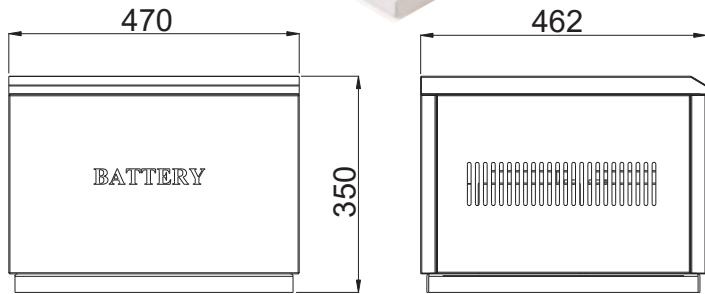

Giganet Battery Cabinet

Part No: GN-BC-A2

Width (mm)	Depth (mm)	Height (mm)	Net Weight (kg)	Gross Weight (kg)
470	462	350	10.4	11

battery	6AH/7AH/9AH 151*65*100 (L*W*H)	15AH/20AH/22AH 181*77*167 (L*W*H)
quantity	10PCS	8PCS
diagram		
battery	38AH/45AH 198*166*170 (L*W*H)	100AH/120AH 407*174*236 (L*W*H)
quantity	4PCS	2PCS
diagram