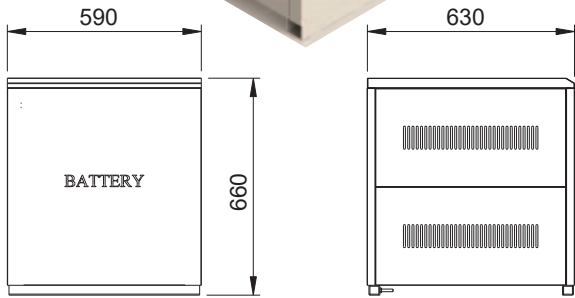

Giganet Battery Cabinet Part No: GN-BC-SA4

Width (mm)	Depth (mm)	Height (mm)	Net Weight (kg)	Gross Weight (kg)
630	590	660	28.2	30

battery	150AH/200AH 523*240*230(L*W*H)
quantity	4PCS
diagram