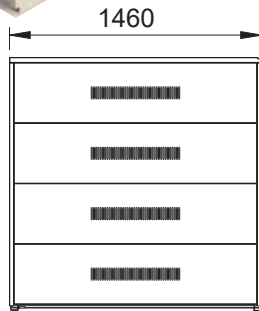

Giganet Battery Cabinet

Part No: GN-BC-SA20

Width (mm)	Depth (mm)	Height (mm)	Net Weight (kg)	Gross Weight (kg)
1460	600	1470	108.2	150

battery	150AH/200AH 523*240*230(L*W*H)
quantity	20PCS
diagram