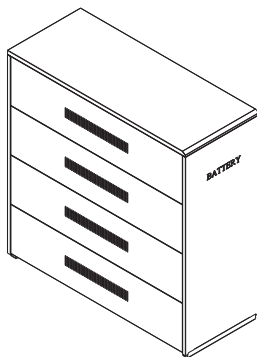

Giganet Battery Cabinet

Part No: GN-BC-SA20

Width (mm)	Depth (mm)	Height (mm)	Net Weight (kg)	Gross Weight (kg)
1460	600	1470	108.2	150

battery	150AH/200AH 523*240*230(L*W*H)
quantity	20PCS
diagram