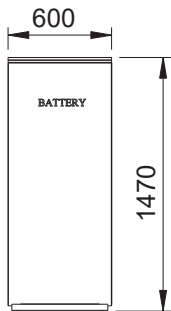

Width (mm)	Depth (mm)	Height (mm)	Net Weight (kg)	Gross Weight (kg)
622	620	350	13.5	15

battery	150AH/200AH 523*240*230(L*W*H)
quantity	2PCS
diagram	

Giganet Battery Cabinet Part No: GN-BC-SA4

Width (mm)	Depth (mm)	Height (mm)	Net Weight (kg)	Gross Weight (kg)
630	590	660	28.2	30

battery	150AH/200AH 523*240*230(L*W*H)
quantity	4PCS
diagram	

Giganet Battery Cabinet Part No: GN-BC-SA8

Width (mm)	Depth (mm)	Height (mm)	Net Weight (kg)	Gross Weight (kg)
1100	590	660	43.2	45

battery	150AH/200AH 523*240*230(L*W*H)
quantity	8PCS
diagram	

Giganet Battery Cabinet Part No: GN-BC-SA16

Width (mm)	Depth (mm)	Height (mm)	Net Weight (kg)	Gross Weight (kg)
1100	590	1230	77.2	85

battery	150AH/200AH 523*240*230(L*W*H)
quantity	16PCS
diagram	

Giganet Battery Cabinet

Part No: GN-BC-SA20

Width (mm)	Depth (mm)	Height (mm)	Net Weight (kg)	Gross Weight (kg)
1460	600	1470	108.2	150

battery	150AH/200AH 523*240*230(L*W*H)
quantity	20PCS
diagram	