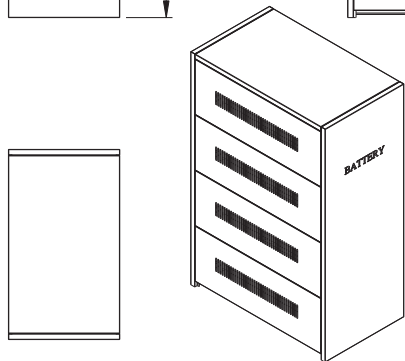

Giganet Battery Cabinet

Part No: GN-BC-A16

Width (mm)	Depth (mm)	Height (mm)	Net Weight (kg)	Gross Weight (kg)
480	820	1230	35	38

battery	24AH/28AH 166*126*174 (L*W*H)	50AH/56AH 229*138*217(L*W*H)
quantity	40PCS	32PCS
diagram		
battery	38AH/45AH 198*166*170 (L*W*H)	100AH/120AH 407*174*236 (L*W*H)
quantity	32PCS	16PCS
diagram