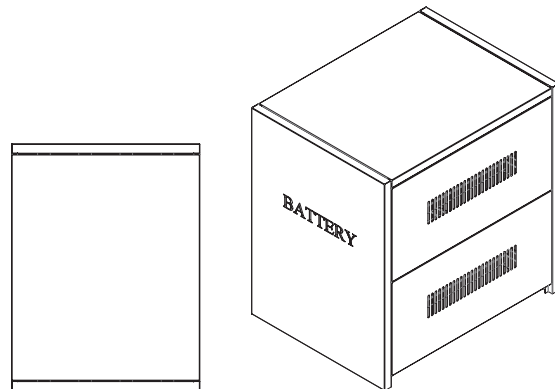

Giganet Battery Cabinet

Part No: GN-BC-A6

Width (mm)	Depth (mm)	Height (mm)	Net Weight (kg)	Gross Weight (kg)
480	630	644	18	20

battery	6AH/7AH/9AH 151*65*100 (L*W*H)	15AH/20AH/22AH 181*77*167 (L*W*H)	12AH 151*98*100 (L*W*H)
quantity	32PCS	26PCS	20PCS
diagram			
battery	33AH 196*131*156 (L*W*H)	38AH/45AH 198*166*170 (L*W*H)	100AH/120AH 407*174*236 (L*W*H)
quantity	14PCS	12PCS	6PCS
diagram