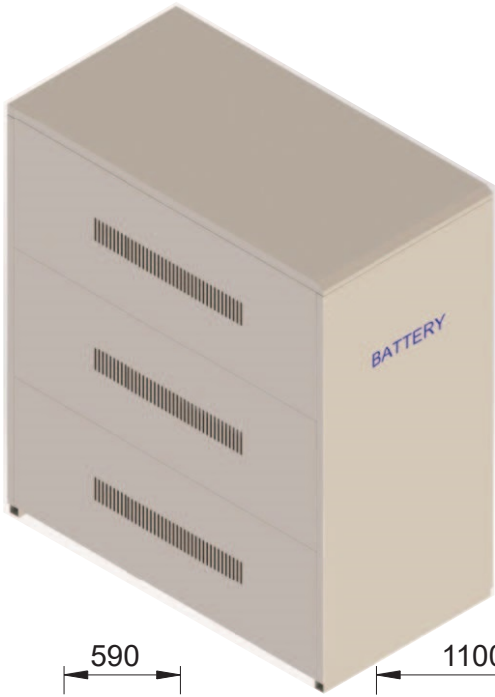

Giganet Battery Cabinet Part No: GN-BC-SA16

Width (mm)	Depth (mm)	Height (mm)	Net Weight (kg)	Gross Weight (kg)
1100	590	1230	77.2	85

battery	150AH/200AH 523*240*230(L*W*H)
quantity	16PCS
diagram