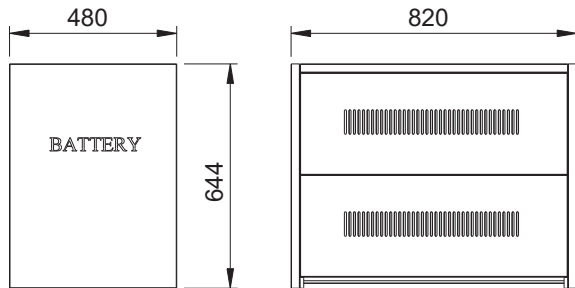

Giganet Battery Cabinet Part No: GN-BC-A8

Width (mm)	Depth (mm)	Height (mm)	Net Weight (kg)	Gross Weight (kg)
480	820	644	19.5	22

battery	6AH/7AH/9AH 151*65*100 (L*W*H)	15AH/20AH/22AH 181*77*167 (L*W*H)	12AH 151*98*100 (L*W*H)
quantity	40PCS	32PCS	28PCS
diagram			
battery	33AH 196*131*156 (L*W*H)	38AH/45AH 198*166*170 (L*W*H)	100AH/120AH 407*174*236 (L*W*H)
quantity	22PCS	16PCS	8PCS
diagram