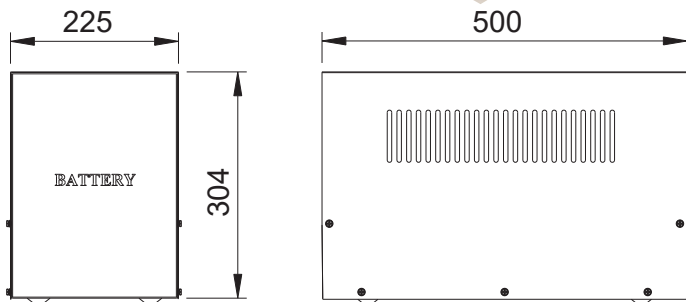

Giganet Battery Cabinet

Part No: GN-BC-A1

Width (mm)	Depth (mm)	Height (mm)	Net Weight (kg)	Gross Weight (kg)
225	500	304	5.3	6

battery	6AH/7AH/9AH 151*65*100 (L*W*H)	15AH/20AH/22AH 181*77*167 (L*W*H)	12AH 151*98*100 (L*W*H)
quantity	6PCS	5PCS	4PCS
diagram			
battery	33AH 196*131*156 (L*W*H)	38AH/45AH 198*166*170 (L*W*H)	100AH/120AH 407*174*236 (L*W*H)
quantity	3PCS	2PCS	1PCS
diagram			