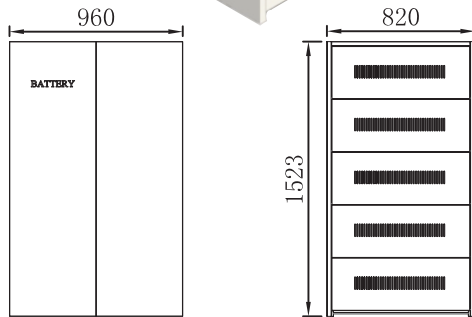

Giganet Battery Cabinet

Part No: GN-BC-A16

Width (mm)	Depth (mm)	Height (mm)	Net Weight (kg)	Gross Weight (kg)
480	820	1230	35	38

battery	24AH/28AH 166*126*174 (L*W*H)	50AH/56AH 229*138*217(L*W*H)
quantity	40PCS	32PCS
diagram		
battery	38AH/45AH 198*166*170 (L*W*H)	100AH/120AH 407*174*236 (L*W*H)
quantity	32PCS	16PCS
diagram		

Giganet Battery Cabinet

Part No: GN-BC-A20

Width (mm)	Depth (mm)	Height (mm)	Net Weight (kg)	Gross Weight (kg)
480	820	1523	43	47

battery	38AH/45AH 198*166*170 (L*W*H)	100AH/120AH 407*174*236(L*W*H)
quantity	40PCS	20PCS
diagram		

Giganet Battery Cabinet

Part No: GN-BC-A32

Width (mm)	Depth (mm)	Height (mm)	Net Weight (kg)	Gross Weight (kg)
960	820	1230	60	100

battery	100AH/120AH 407*176*136(L*W*H)
quantity	32PCS
diagram	

Giganet Battery Cabinet

Part No: GN-BC-A40

Width (mm)	Depth (mm)	Height (mm)	Net Weight (kg)	Gross Weight (kg)
960	820	1523	75	96

battery	100AH/120AH 407*176*136(L*W*H)
quantity	40PCS
diagram	

Giganet Battery Cabinet

Part No: GN-BC-SA2