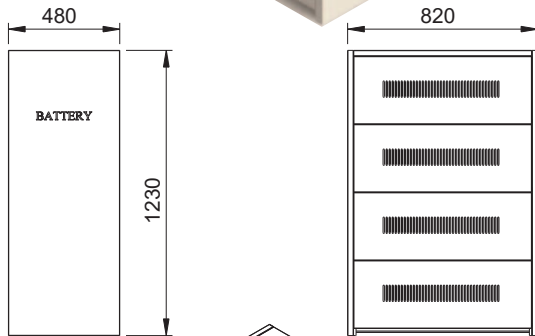

Giganet Battery Cabinet

Part No: GN-BC-A16

Width (mm)	Depth (mm)	Height (mm)	Net Weight (kg)	Gross Weight (kg)
480	820	1230	35	38

battery	24AH/28AH 166*126*174 (L*W*H)	50AH/56AH 229*138*217(L*W*H)
quantity	40PCS	32PCS
diagram		
battery	38AH/45AH 198*166*170 (L*W*H)	100AH/120AH 407*174*236 (L*W*H)
quantity	32PCS	16PCS
diagram