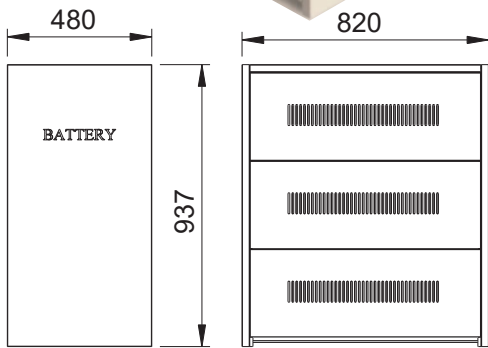

Giganet Battery Cabinet

Part No: GN-BC-A4

Width (mm)	Depth (mm)	Height (mm)	Net Weight (kg)	Gross Weight (kg)
480	462	644	15.5	17

battery	6AH/7AH/9AH 151*65*100 (L*W*H)	15AH/20AH/22AH 181*77*167 (L*W*H)	12AH 151*98*100 (L*W*H)
quantity	24PCS	18PCS	16PCS
diagram			
battery	33AH 196*131*156 (L*W*H)	38AH/45AH 198*166*170 (L*W*H)	100AH/120AH 407*174*236 (L*W*H)
quantity	10PCS	8PCS	4PCS
diagram			

Giganet Battery Cabinet

Part No: GN-BC-A6

Width (mm)	Depth (mm)	Height (mm)	Net Weight (kg)	Gross Weight (kg)
480	630	644	18	20

battery	6AH/7AH/9AH 151*65*100 (L*W*H)	15AH/20AH/22AH 181*77*167 (L*W*H)	12AH 151*98*100 (L*W*H)
quantity	32PCS	26PCS	20PCS
diagram			
battery	33AH 196*131*156 (L*W*H)	38AH/45AH 198*166*170 (L*W*H)	100AH/120AH 407*174*236 (L*W*H)
quantity	14PCS	12PCS	6PCS
diagram			

Giganet Battery Cabinet Part No: GN-BC-A8

Width (mm)	Depth (mm)	Height (mm)	Net Weight (kg)	Gross Weight (kg)
480	820	644	19.5	22

battery	6AH/7AH/9AH 151*65*100 (L*W*H)	15AH/20AH/22AH 181*77*167 (L*W*H)	12AH 151*98*100 (L*W*H)
quantity	40PCS	32PCS	28PCS
diagram			
battery	33AH 196*131*156 (L*W*H)	38AH/45AH 198*166*170 (L*W*H)	100AH/120AH 407*174*236 (L*W*H)
quantity	22PCS	16PCS	8PCS
diagram			

Giganet Battery Cabinet Part No: GN-BC-A12

Width (mm)	Depth (mm)	Height (mm)	Net Weight (kg)	Gross Weight (kg)
480	820	937	27.5	30

battery	12AH 151*98*100 (L*W*H)	24AH/28AH 166*126*174 (L*W*H)
quantity	42PCS	30PCS
diagram		
battery	38AH/45AH 198*166*170 (L*W*H)	100AH/120AH 407*174*236 (L*W*H)
quantity	24PCS	12PCS
diagram		