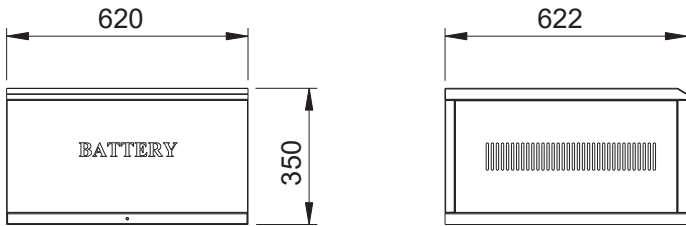

Giganet Battery Cabinet

Part No: GN-BC-SA2

Width (mm)	Depth (mm)	Height (mm)	Net Weight (kg)	Gross Weight (kg)
622	620	350	13.5	15

battery	150AH/200AH 523*240*230(L*W*H)
quantity	2PCS
diagram