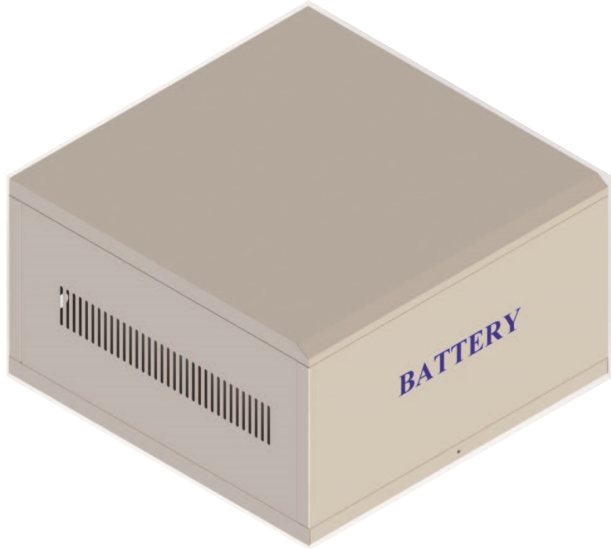

Giganet Battery Cabinet

Part No: GN-BC-SA2

Width (mm)	Depth (mm)	Height (mm)	Net Weight (kg)	Gross Weight (kg)
622	620	350	13.5	15

battery	150AH/200AH 523*240*230(L*W*H)
quantity	2PCS
diagram