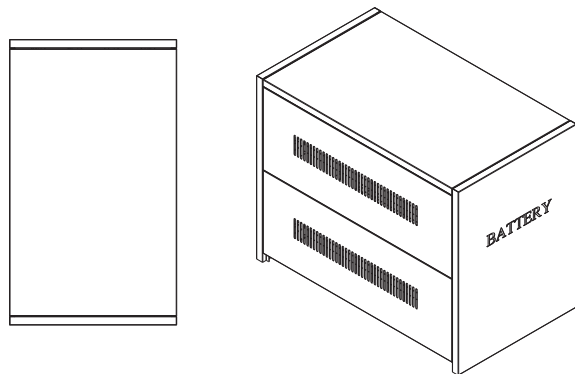

Giganet Battery Cabinet Part No: GN-BC-A8

Width (mm)	Depth (mm)	Height (mm)	Net Weight (kg)	Gross Weight (kg)
480	820	644	19.5	22

battery	6AH/7AH/9AH 151*65*100 (L*W*H)	15AH/20AH/22AH 181*77*167 (L*W*H)	12AH 151*98*100 (L*W*H)
quantity	40PCS	32PCS	28PCS
diagram			
battery	33AH 196*131*156 (L*W*H)	38AH/45AH 198*166*170 (L*W*H)	100AH/120AH 407*174*236 (L*W*H)
quantity	22PCS	16PCS	8PCS
diagram