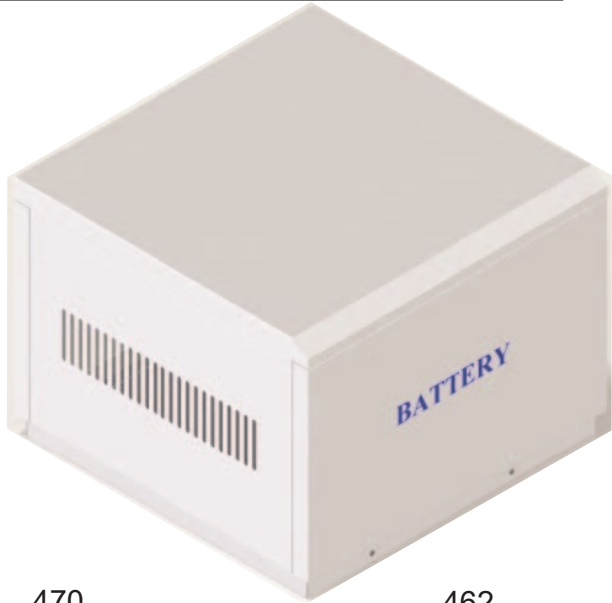

Giganet Battery Cabinet

Part No: GN-BC-A2

Width (mm)	Depth (mm)	Height (mm)	Net Weight (kg)	Gross Weight (kg)
470	462	350	10.4	11

battery	6AH/7AH/9AH 151*65*100 (L*W*H)	15AH/20AH/22AH 181*77*167 (L*W*H)
quantity	10PCS	8PCS
diagram		
battery	38AH/45AH 198*166*170 (L*W*H)	100AH/120AH 407*174*236 (L*W*H)
quantity	4PCS	2PCS
diagram