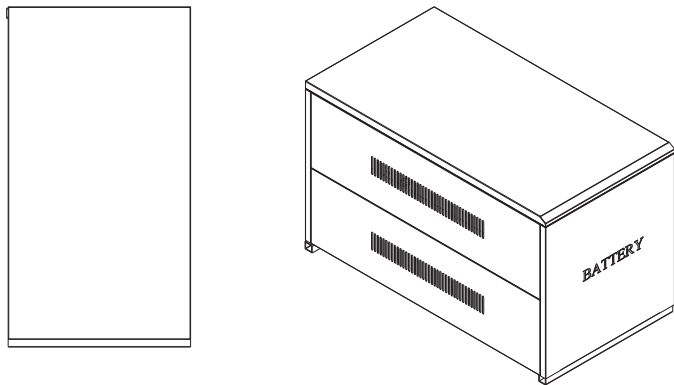

Giganet Battery Cabinet Part No: GN-BC-SA8

Width (mm)	Depth (mm)	Height (mm)	Net Weight (kg)	Gross Weight (kg)
1100	590	660	43.2	45

battery	150AH/200AH 523*240*230(L*W*H)
quantity	8PCS
diagram