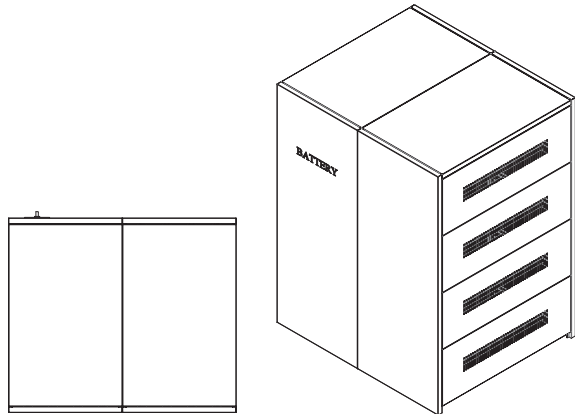

Giganet Battery Cabinet

Part No: GN-BC-A32

Width (mm)	Depth (mm)	Height (mm)	Net Weight (kg)	Gross Weight (kg)
960	820	1230	60	100

battery	100AH/120AH 407*176*136(L*W*H)
quantity	32PCS
diagram