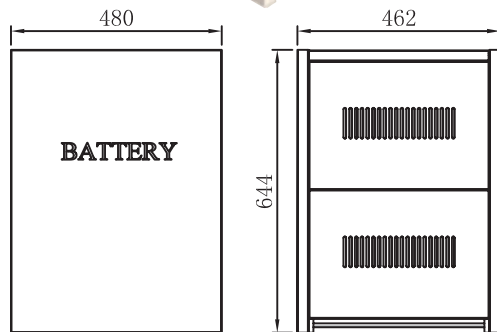

Giganet Battery Cabinet

Part No: GN-BC-A1

Width (mm)	Depth (mm)	Height (mm)	Net Weight (kg)	Gross Weight (kg)
225	500	304	5.3	6

battery	6AH/7AH/9AH 151*65*100 (L*W*H)	15AH/20AH/22AH 181*77*167 (L*W*H)	12AH 151*98*100 (L*W*H)
quantity	6PCS	5PCS	4PCS
diagram			
battery	33AH 196*131*156 (L*W*H)	38AH/45AH 198*166*170 (L*W*H)	100AH/120AH 407*174*236 (L*W*H)
quantity	3PCS	2PCS	1PCS
diagram			

Giganet Battery Cabinet

Part No: GN-BC-A2

Width (mm)	Depth (mm)	Height (mm)	Net Weight (kg)	Gross Weight (kg)
470	462	350	10.4	11

battery	6AH/7AH/9AH 151*65*100 (L*W*H)	15AH/20AH/22AH 181*77*167 (L*W*H)
quantity	10PCS	8PCS
diagram		
battery	38AH/45AH 198*166*170 (L*W*H)	100AH/120AH 407*174*236 (L*W*H)
quantity	4PCS	2PCS
diagram		

Giganet Battery Cabinet

Part No: GN-BC-A3

Width (mm)	Depth (mm)	Height (mm)	Net Weight (kg)	Gross Weight (kg)
470	635	350	12.5	14

battery	15AH/20AH/22AH 181*77*167 (L*W*H)	24AH/28AH 166*126*174 (L*W*H)
quantity	12PCS	8PCS
diagram		
battery	38AH/45AH 198*166*170 (L*W*H)	100AH/120AH 407*174*236 (L*W*H)
quantity	6PCS	3PCS
diagram		

Giganet Battery Cabinet

Part No: GN-BC-A4

Width (mm)	Depth (mm)	Height (mm)	Net Weight (kg)	Gross Weight (kg)
480	462	644	15.5	17

battery	6AH/7AH/9AH 151*65*100 (L*W*H)	15AH/20AH/22AH 181*77*167 (L*W*H)	12AH 151*98*100 (L*W*H)
quantity	24PCS	18PCS	16PCS
diagram			
battery	33AH 196*131*156 (L*W*H)	38AH/45AH 198*166*170 (L*W*H)	100AH/120AH 407*174*236 (L*W*H)
quantity	10PCS	8PCS	4PCS
diagram			