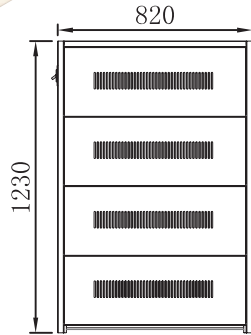

Giganet Battery Cabinet Part No: GN-BC-A12

Width (mm)	Depth (mm)	Height (mm)	Net Weight (kg)	Gross Weight (kg)
480	820	937	27.5	30

battery	12AH 151*98*100 (L*W*H)	24AH/28AH 166*126*174 (L*W*H)
quantity	42PCS	30PCS
diagram		
battery	38AH/45AH 198*166*170 (L*W*H)	100AH/120AH 407*174*236 (L*W*H)
quantity	24PCS	12PCS
diagram		

Giganet Battery Cabinet

Part No: GN-BC-A16

Width (mm)	Depth (mm)	Height (mm)	Net Weight (kg)	Gross Weight (kg)
480	820	1230	35	38

battery	24AH/28AH 166*126*174 (L*W*H)	50AH/56AH 229*138*217(L*W*H)
quantity	40PCS	32PCS
diagram		
battery	38AH/45AH 198*166*170 (L*W*H)	100AH/120AH 407*174*236 (L*W*H)
quantity	32PCS	16PCS
diagram		

Giganet Battery Cabinet

Part No: GN-BC-A20

Width (mm)	Depth (mm)	Height (mm)	Net Weight (kg)	Gross Weight (kg)
480	820	1523	43	47

battery	38AH/45AH 198*166*170 (L*W*H)	100AH/120AH 407*174*236(L*W*H)
quantity	40PCS	20PCS
diagram		

Giganet Battery Cabinet

Part No: GN-BC-A32

Width (mm)	Depth (mm)	Height (mm)	Net Weight (kg)	Gross Weight (kg)
960	820	1230	60	100

battery	100AH/120AH 407*176*136(L*W*H)
quantity	32PCS
diagram	

Giganet Battery Cabinet