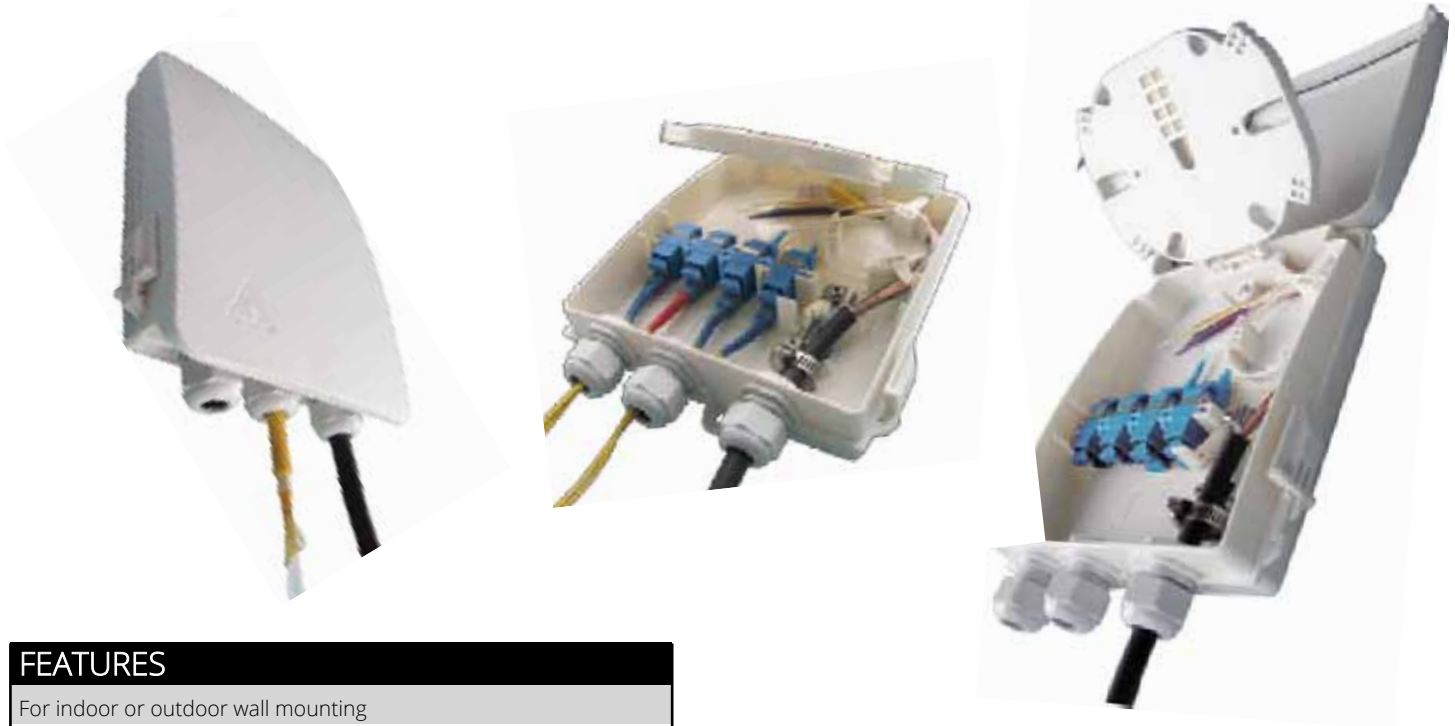

The Giganet FTTX distribution and termination plastic wall mounted box offer as easy and cost effective solution for termination of fibre in both indoor/outdoor environments.

FEATURES

- For indoor or outdoor wall mounting
- Suitable for 8 SC simplex or 8 LC duplex adapters
- Maximum 12 fibers in the splice tray
- Waterproof IP65
- UV resistant option
- Compatible with splitters with an OD ratio of 1:8
- Lockable and include fixation and splicing accessories

PRODUCT INFORMATION

Part Number	Product Description
GN-FOB	Giganet Plastic FTTX Indoor/Outdoor Fibre Optic Termination Boxes

Accepts up to 4X LC Duplex or 4X SC Simplex Adaptors