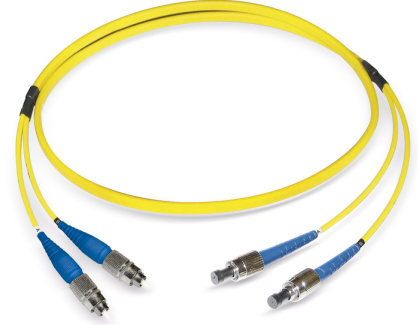

The Giganet full range of fibre optic patchcords(ST, SC, LC) are made from high quality grade Singlemode fibre and connectors ensuring maximum performance with minimum insertion loss and back reflection. The patchcords are environmental friendly, reliable, precise dimension with wide selection of ferrules and are individually tested and certified. The Giganet fibre patchcords is your best choice for Telecommunications, Local Area Network, CATV, Fibre To The Home, Fibre optic sensors and Test equipment applications.

FEATURES
ST, SC & LC variants
Available in Multimode & Singlemode options
Supplied with test certificate
High quality construction
Individually bagged
Custom made leads available on request

SC-ST OS2 Patchcord

SC-SC OS2 Patchcord

ST-ST OS2 Patchcord

LC-LC OS2 Patchcord

LC-SC OS2 Patchcord

LC-ST OS2 Patchcord

PRODUCT INFORMATION

Part Number	Product Description
Giganet Fibre Patch Cords:	
GN-SCSC-SM-OS2-01	Giganet Duplex SC-SC Singlemode OS2 Patch Cord 1 Meter
GN-SCST-SM-OS2-01	Giganet Duplex SC-ST Singlemode OS2 Patch Cord 1 Meter
GN-STST-SM-OS2-01	Giganet Duplex ST-ST Singlemode OS2 Patch Cord 1 Meter
GN-LCSC-SM-OS2-01	Giganet Duplex LC-SC Singlemode OS2 Patch Cord 1 Meter
GN-LCST-SM-OS2-01	Giganet Duplex LC-ST Singlemode OS2 Patch Cord 1 Meter
GN-LCLC-SM-OS2-01	Giganet Duplex LC-LC Singlemode OS2 Patch Cord 1 Meter