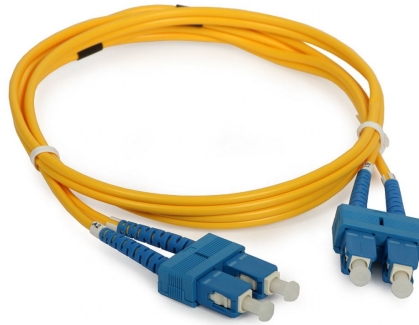

The Giganet full range of fibre optic patchcords(ST, SC, LC) are made from high quality grade Singlemode fibre and connectors ensuring maximum performance with minimum insertion loss and back reflection. The patchcords are environmental friendly, reliable, precise dimension with wide selection of ferrules and are individually tested and certified. The Giganet fibre patchcords is your best choice for Telecommunications, Local Area Network, CATV, Fibre To The Home, Fibre optic sensors and Test equipment applications.

FEATURES
ST, SC & LC variants
Available in Multimode & Singlemode options
Supplied with test certificate
High quality construction
Individually bagged
Custom made leads available on request

SC-ST OS2 Patchcord

SC-SC OS2 Patchcord

ST-ST OS2 Patchcord

LC-LC OS2 Patchcord

LC-SC OS2 Patchcord

LC-ST OS2 Patchcord

PRODUCT INFORMATION

Part Number	Product Description
Giganet Fibre Patch Cords:	
GN-SCSC-SM-OS2-01	Giganet Duplex SC-SC Singlemode OS2 Patch Cord 1 Meter
GN-SCST-SM-OS2-01	Giganet Duplex SC-ST Singlemode OS2 Patch Cord 1 Meter
GN-STST-SM-OS2-01	Giganet Duplex ST-ST Singlemode OS2 Patch Cord 1 Meter
GN-LCSC-SM-OS2-01	Giganet Duplex LC-SC Singlemode OS2 Patch Cord 1 Meter
GN-LCST-SM-OS2-01	Giganet Duplex LC-ST Singlemode OS2 Patch Cord 1 Meter
GN-LCLC-SM-OS2-01	Giganet Duplex LC-LC Singlemode OS2 Patch Cord 1 Meter