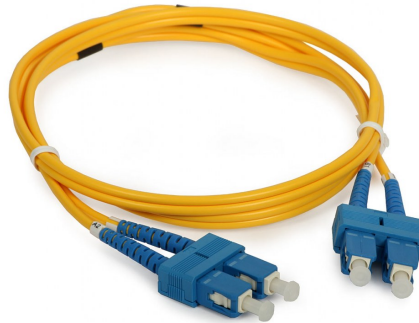

The Giganet full range of fibre optic patchcords(ST, SC, LC) are made from high quality grade Singlemode fibre and connectors ensuring maximum performance with minimum insertion loss and back reflection. The patchcords are environmental friendly, reliable, precise dimension with wide selection of ferrules and are individually tested and certified. The Giganet fibre patchcords is your best choice for Telecommunications, Local Area Network, CATV, Fibre To The Home, Fibre optic sensors and Test equipment applications.

FEATURES
ST, SC & LC variants
Available in Multimode & Singlemode options
Supplied with test certificate
High quality construction
Individually bagged
Custom made leads available on request

SC-ST OS2 Patchcord

SC-SC OS2 Patchcord

ST-ST OS2 Patchcord

LC-LC OS2 Patchcord

LC-SC OS2 Patchcord

LC-ST OS2 Patchcord

PRODUCT INFORMATION

Part Number	Product Description
Giganet Fibre Patch Cords:	
GN-SCSC-SM-OS2-10	Giganet Duplex SC-SC Singlemode OS2 Patch Cord 10 Meter
GN-SCST-SM-OS2-10	Giganet Duplex SC-ST Singlemode OS2 Patch Cord 10 Meter
GN-STST-SM-OS2-10	Giganet Duplex ST-ST Singlemode OS2 Patch Cord 10 Meter
GN-LCSC-SM-OS2-10	Giganet Duplex LC-SC Singlemode OS2 Patch Cord 10 Meter
GN-LCST-SM-OS2-10	Giganet Duplex LC-ST Singlemode OS2 Patch Cord 10 Meter
GN-LCLC-SM-OS2-10	Giganet Duplex LC-LC Singlemode OS2 Patch Cord 10 Meter