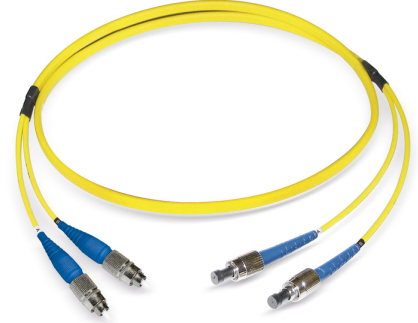

The Giganet full range of fibre optic patchcords(ST, SC, LC) are made from high quality grade Singlemode fibre and connectors ensuring maximum performance with minimum insertion loss and back reflection. The patchcords are environmental friendly, reliable, precise dimension with wide selection of ferrules and are individually tested and certified. The Giganet fibre patchcords is your best choice for Telecommunications, Local Area Network, CATV, Fibre To The Home, Fibre optic sensors and Test equipment applications.

FEATURES
ST, SC & LC variants
Available in Multimode & Singlemode options
Supplied with test certificate
High quality construction
Individually bagged
Custom made leads available on request

SC-ST OS2 Patchcord

SC-SC OS2 Patchcord

ST-ST OS2 Patchcord

LC-LC OS2 Patchcord

LC-SC OS2 Patchcord

LC-ST OS2 Patchcord

PRODUCT INFORMATION

Part Number	Product Description
Giganet Fibre Patch Cords:	
GN-SCSC-SM-OS2-10	Giganet Duplex SC-SC Singlemode OS2 Patch Cord 10 Meter
GN-SCST-SM-OS2-10	Giganet Duplex SC-ST Singlemode OS2 Patch Cord 10 Meter
GN-STST-SM-OS2-10	Giganet Duplex ST-ST Singlemode OS2 Patch Cord 10 Meter
GN-LCSC-SM-OS2-10	Giganet Duplex LC-SC Singlemode OS2 Patch Cord 10 Meter
GN-LCST-SM-OS2-10	Giganet Duplex LC-ST Singlemode OS2 Patch Cord 10 Meter
GN-LCLC-SM-OS2-10	Giganet Duplex LC-LC Singlemode OS2 Patch Cord 10 Meter