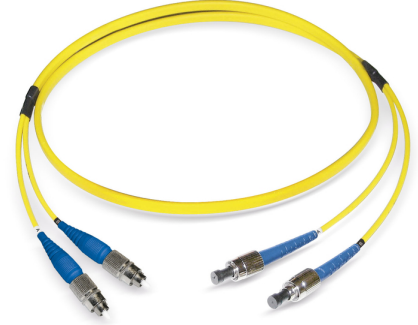

The Giganet full range of fibre optic patchcords(ST, SC, LC) are made from high quality grade Singlemode fibre and connectors ensuring maximum performance with minimum insertion loss and back reflection. The patchcords are environmental friendly, reliable, precise dimension with wide selection of ferrules and are individually tested and certified. The Giganet fibre patchcords is your best choice for Telecommunications, Local Area Network, CATV, Fibre To The Home, Fibre optic sensors and Test equipment applications.

| FEATURES |
|---------------------------------------------|
| ST, SC & LC variants |
| Available in Multimode & Singlemode options |
| Supplied with test certificate |
| High quality construction |
| Individually bagged |
| Custom made leads available on request |

SC-ST OS2 Patchcord

SC-SC OS2 Patchcord

ST-ST OS2 Patchcord

LC-LC OS2 Patchcord

LC-SC OS2 Patchcord

LC-ST OS2 Patchcord

PRODUCT INFORMATION

| Part Number | Product Description |
|-----------------------------------|--------------------------------------------------------|
| Giganet Fibre Patch Cords: | |
| GN-SCSC-SM-OS2-05 | Giganet Duplex SC-SC Singlemode OS2 Patch Cord 5 Meter |
| GN-SCST-SM-OS2-05 | Giganet Duplex SC-ST Singlemode OS2 Patch Cord 5 Meter |
| GN-STST-SM-OS2-05 | Giganet Duplex ST-ST Singlemode OS2 Patch Cord 5 Meter |
| GN-LCSC-SM-OS2-05 | Giganet Duplex LC-SC Singlemode OS2 Patch Cord 5 Meter |
| GN-LCST-SM-OS2-05 | Giganet Duplex LC-ST Singlemode OS2 Patch Cord 5 Meter |
| GN-LCLC-SM-OS2-05 | Giganet Duplex LC-LC Singlemode OS2 Patch Cord 5 Meter |