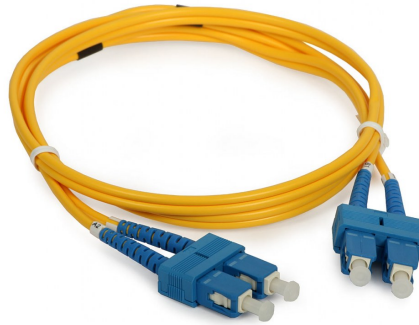

The Giganet full range of fibre optic patchcords(ST, SC, LC) are made from high quality grade Singlemode fibre and connectors ensuring maximum performance with minimum insertion loss and back reflection. The patchcords are environmental friendly, reliable, precise dimension with wide selection of ferrules and are individually tested and certified. The Giganet fibre patchcords is your best choice for Telecommunications, Local Area Network, CATV, Fibre To The Home, Fibre optic sensors and Test equipment applications.

| FEATURES |
|---------------------------------------------|
| ST, SC & LC variants |
| Available in Multimode & Singlemode options |
| Supplied with test certificate |
| High quality construction |
| Individually bagged |
| Custom made leads available on request |

SC-ST OS2 Patchcord

SC-SC OS2 Patchcord

ST-ST OS2 Patchcord

LC-LC OS2 Patchcord

LC-SC OS2 Patchcord

LC-ST OS2 Patchcord

PRODUCT INFORMATION

| Part Number | Product Description |
|-----------------------------------|--------------------------------------------------------|
| Giganet Fibre Patch Cords: | |
| GN-SCSC-SM-OS2-05 | Giganet Duplex SC-SC Singlemode OS2 Patch Cord 5 Meter |
| GN-SCST-SM-OS2-05 | Giganet Duplex SC-ST Singlemode OS2 Patch Cord 5 Meter |
| GN-STST-SM-OS2-05 | Giganet Duplex ST-ST Singlemode OS2 Patch Cord 5 Meter |
| GN-LCSC-SM-OS2-05 | Giganet Duplex LC-SC Singlemode OS2 Patch Cord 5 Meter |
| GN-LCST-SM-OS2-05 | Giganet Duplex LC-ST Singlemode OS2 Patch Cord 5 Meter |
| GN-LCLC-SM-OS2-05 | Giganet Duplex LC-LC Singlemode OS2 Patch Cord 5 Meter |