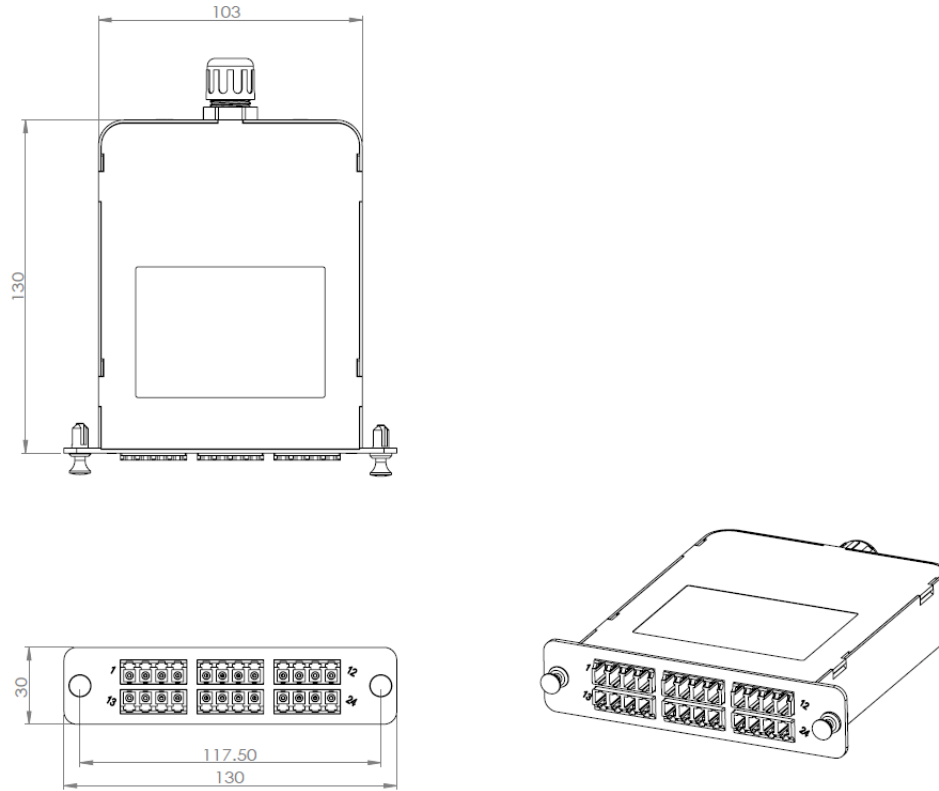

Technical Drawing